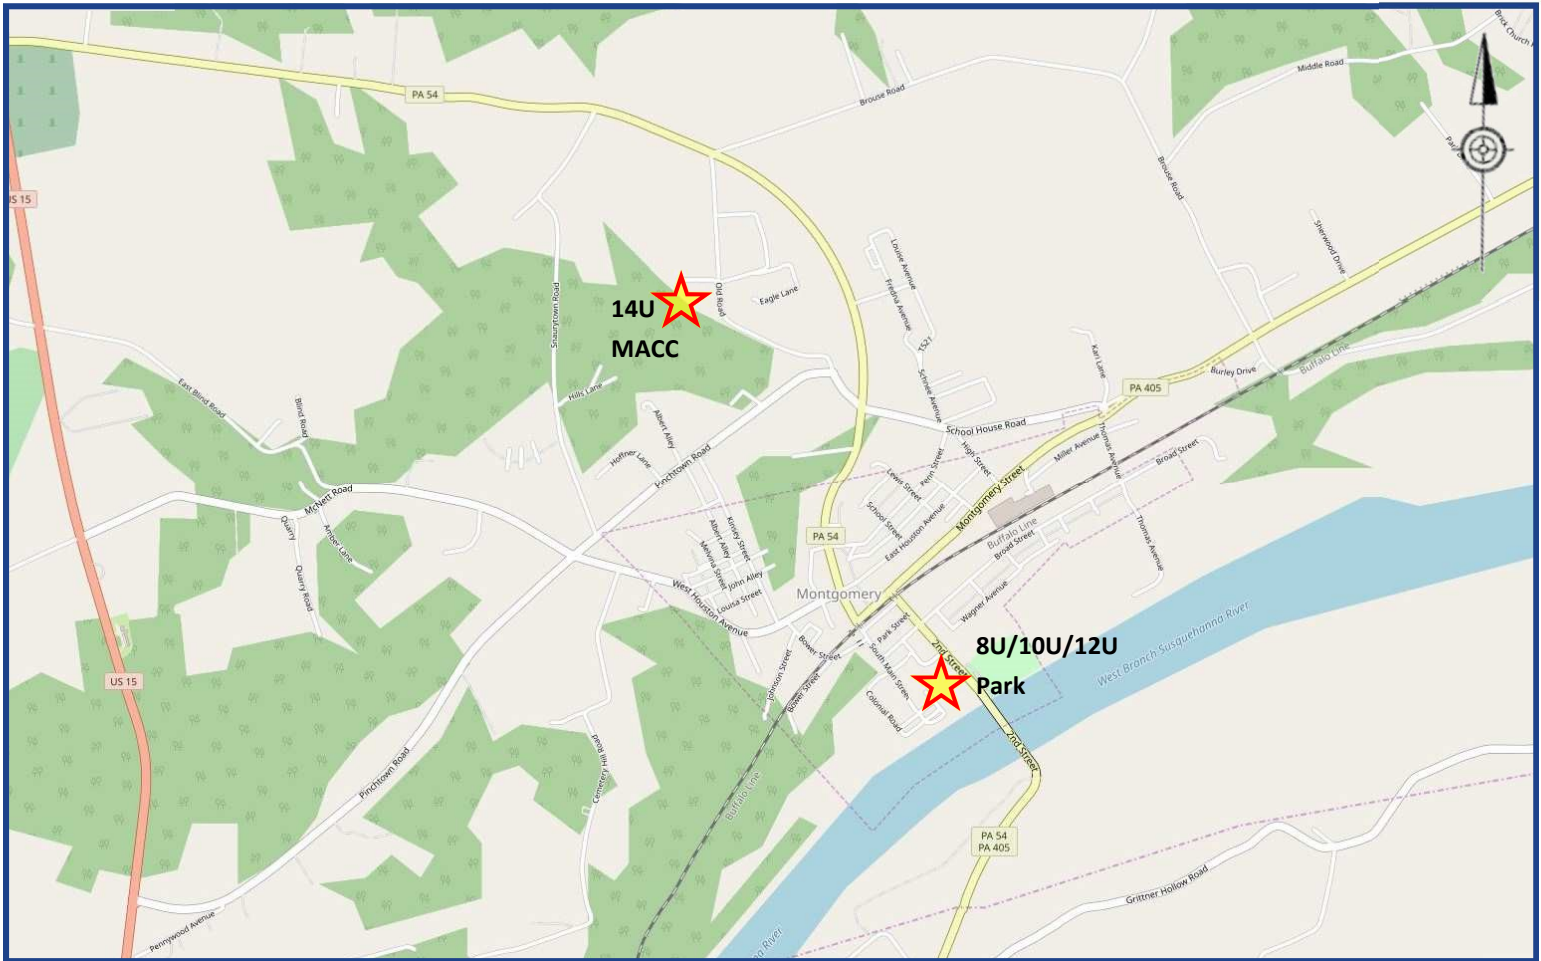

MONTGOMERY AYSO FIELDS

GPS: LAT 41°10'05.0" LON 76°52'23.3" (Park 8U/10U/12U)

GPS: LAT 41°10'57.4" LON 76°52'58.6" (MACC 14U)

Directions from Route 15

To MACC (14U)

- From Route 15 South turn Left at traffic signal onto Route 54 East (Continue 1.6 miles)
- Turn Right onto Old Road (Sign for Montgomery Athletic Complex on left)
- Turn Right into Montgomery Area Community Center parking lot
- 14U field is on the left side of the building

To Park (8U/10U/12U)

- From Route 15 South turn Left at traffic signal onto Route 54 East (Continue 3.0 miles into Montgomery)
- Turn Right at stop sign onto Route 405 South (Continue 0.2 miles)
- Turn Right at Park entrance

Directions from Muncy

To MACC (14U)

- From Route 405 South, cross the river bridge and continue 4.4 miles to stop sign in Montgomery
- Turn Right onto Brouse Road (Continue 1.6 miles to stop sign)
- Cross Route 54 onto Old Road
- Turn Right into Montgomery Area Community Center parking lot
- 14U field is on the left side of the building

To Park (8U/10U/12U)

- From Route 405 South, cross the river bridge and continue 3.4 miles
- Turn Left at stop sign onto Route 405 South (Continue 0.2 miles)
- Turn Right at Park entrance